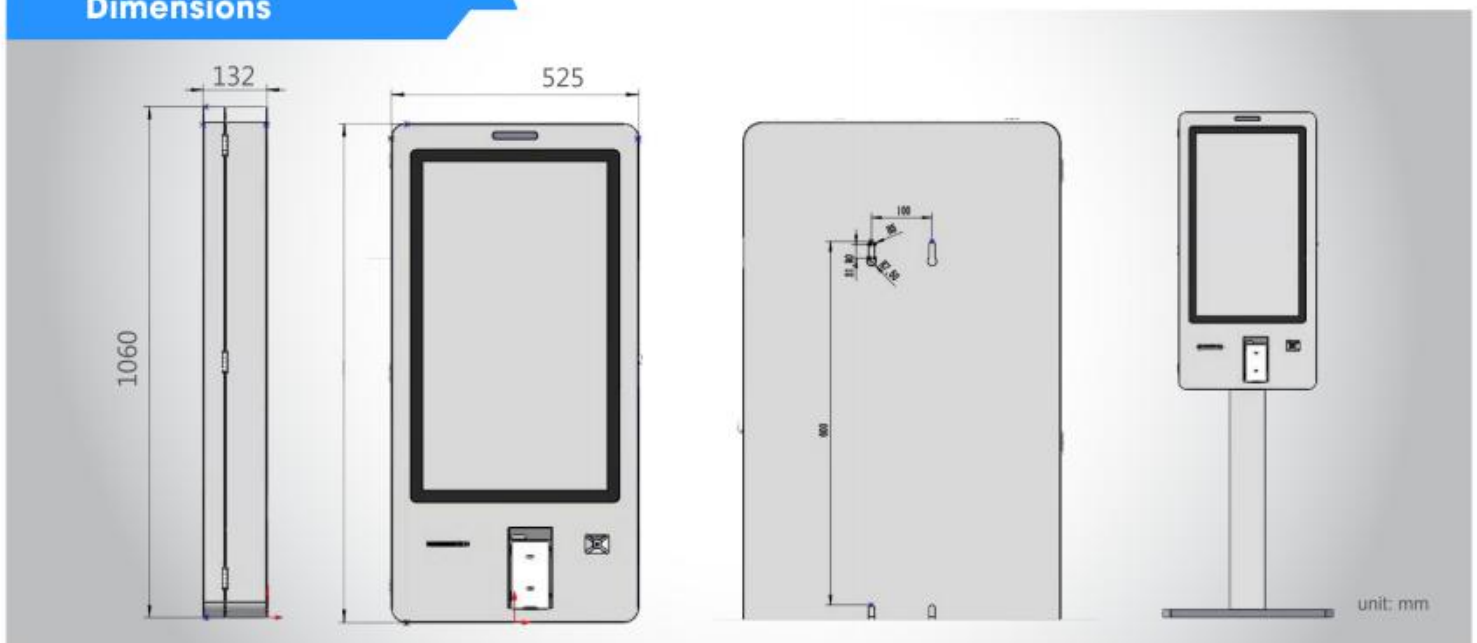

Specifications

	JAW-K320	JAW-K320A
Processor	Intel Celeron J1900 quad core, 2.0Ghz Option Intel Core i3, i5, i7	ARM Cortex A17, Quad Core, 1.8Ghz
System Memory	DDR3 slot x 1, 2GB, 4GB, max. 8 GB	DDR3 slot x 1, standard 2GB
Storage	mSATA SSD x 1, 32GB, 64GB, 128GB, 256GB	8GB Flash
Power Supply	12V/7A	12V/7A
OS Support	Winows 7/POSReady 7/Windows 10 pro /Windows 10 IoT	Android 6.0.1 or above
LAN Port	10/100/1000 Mb x 1	10/100/1000 Mb x 1
Audio	Internal 3W speaker x 2	Internal 3W speaker x 2
Built-in Printer	Standard 80mm printer, Option 58mm	Standard 80mm printer, Option 58mm
Scanner	Standard 2D barcode scanner for payment	Standard 2D barcode scanner for payment

Display & Touch

LCD	32" full HD LCD
Resolution	1920 x 1080
Touch	True-flat PCAP touch with multi-touch technology

Built-in Options

WiFi/BT Module	Option WiFi 802.11 a/b/g/n, Bluetooth 4.0	Standard with Wifi 802.11 a/b/g/n, Bluetooth 4.0
Camera	Option 5.0MP wide angle camera	
Scanner for Goods	2D scanner for goods from Datalogic	
MSR	Option 3 tracks ISO	
Fingerprint Sensor	Option optical type	
NFC Reader	Support ISO/IEC 14443-A&B (MIFARE), JIS x 6319-4 (Felica), ISO/IEC 15693, NFC protocols - tag read/write (ISO/IEC-18902)	

Dimensions

* Designed and Manufactured by Shenzhen Jassway Technology Co., Ltd.

* The product information and specifications might change without prior notice

Shenzhen Jassway Technology Co., Ltd.

Nanfeng Building, Yungu Innovation Industrial Park, Liuxian Avenue, Nanshan District, Shenzhen, China

Tel : +86-755-3682-1681 E-mail : info@jassway.com Website : www.jassway.com