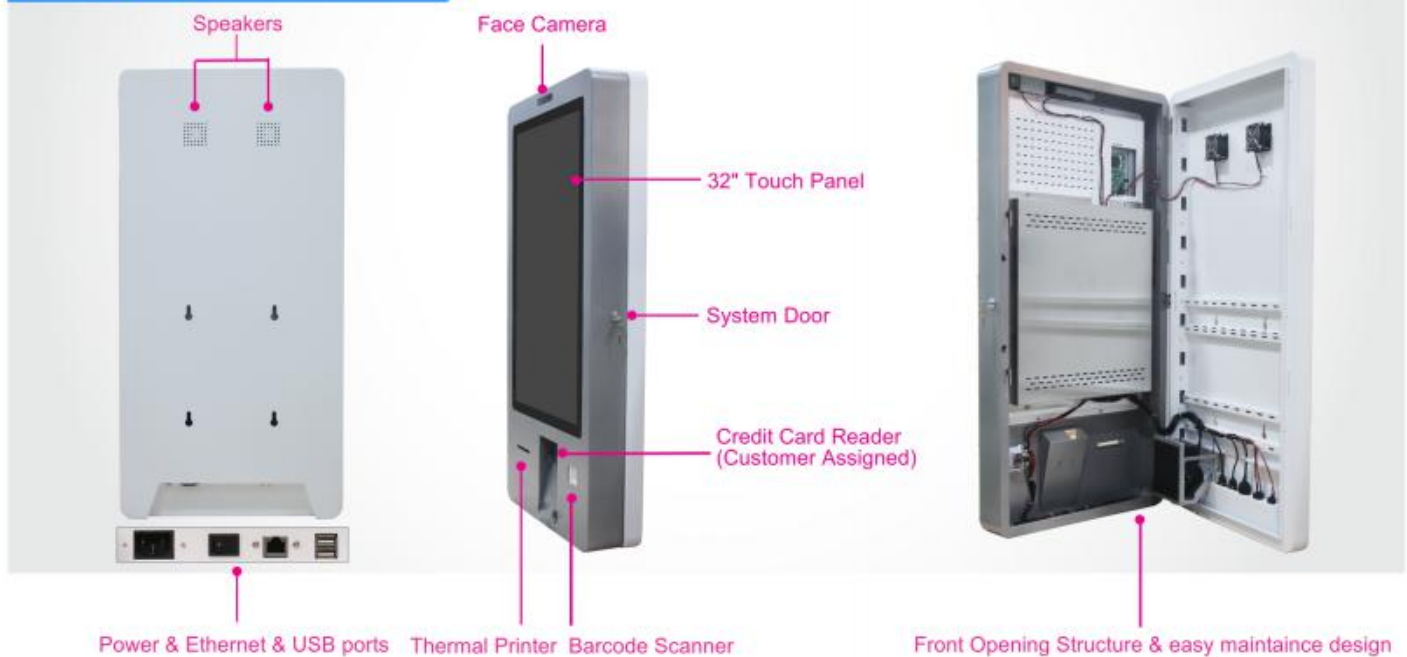

JAW-K320 Series

> Self-Service Kiosk

NEW

Features

- 32" Full HD TFT-LCD
- Projected capacitive touch panel
- Embedded with 1D/2D barcode scanner
- Embedded with 2" or 3" thermal printer
- Embedded with MSR/IC card reader & face camera
- Wall-mounted or floor stand styles optional
- Customizable payment terminal bracket
- Simple structure and easy maintenance

Applications

- Retail and chain store service kiosk
- Food ordering and payment kiosk
- Ticket selling service kiosk
- City information and coupon kiosk

Highlights

Specifications

	JAW-K320	JAW-K320A
Processor	Intel Celeron J1900 quad core, 2.0Ghz Option Intel Core i3, i5, i7	ARM Cortex A17, Quad Core, 1.8Ghz
System Memory	DDR3 slot x 1, 2GB, 4GB, max. 8 GB	DDR3 slot x 1, standard 2GB
Storage	mSATA SSD x 1, 32GB, 64GB, 128GB, 256GB	8GB Flash
Power Supply	12V/7A	12V/7A
OS Support	Winows 7/POSReady 7/Windows 10 pro /Windows 10 IoT	Android 6.0.1 or above
LAN Port	10/100/1000 Mb x 1	10/100/1000 Mb x 1
Audio	Internal 3W speaker x 2	Internal 3W speaker x 2
Built-in Printer	Standard 80mm printer, Option 58mm	Standard 80mm printer, Option 58mm
Scanner	Standard 2D barcode scanner for payment	Standard 2D barcode scanner for payment

Display & Touch

LCD	32" full HD LCD
Resolution	1920 x 1080
Touch	True-flat PCAP touch with multi-touch technology

Built-in Options

WiFi/BT Module	Option WiFi 802.11 a/b/g/n, Bluetooth 4.0	Standard with Wifi 802.11 a/b/g/n, Bluetooth 4.0
Camera	Option 5.0MP wide angle camera	
Scanner for Goods	2D scanner for goods from Datalogic	
MSR	Option 3 tracks ISO	
Fingerprint Sensor	Option optical type	
NFC Reader	Support ISO/IEC 14443-A&B (MIFARE), JIS x 6319-4 (Felica), ISO/IEC 15693, NFC protocols - tag read/write (ISO/IEC-18902)	