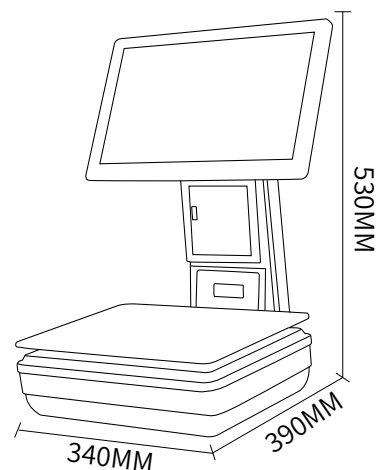

### TALOS SERIES SCALE POS

The desktop electronic scale can weigh up to 30kg of goods and display calculated prices instantly.

## SPECIFICATIONS

Model Number	TAL156A
SYSTEM	
Processor	Rockchip RK3288, Quad-core Cortex-A17 up to 1.8GHz
Memory	2GB Standard, DDR3
Storage	16GB Flash
OS	Android 7.1
DISPLAY	
Type	15.6 inch Bezel-Free TFT LCD
Resolution	1366*768 (1920*1080 Option)
Touchscreen	Capacitive Touch Screen
INTERFACE	
USB	4*USB
OTG	1*OTG
Cash Drawer Port	1*RJ11
LAN	1*Gigabit Ethernet, RJ45
Power DC-IN	Input AC 100~240V/50~60hz, Output DC12V/7.5A
SCALE	
Range	6kg/15kg; 15kg/30kg
Division Value	2g/5g; 5g/10g
PRINTER	
Print Method	Direct Thermal
Print Density	8dot/mm
Print Speed	150mm/s (Max)
Paper Width	79.5±0.5mm
Printable Width	72mm
Cut paper Method	Partial Cut/ Full Cut
POWER	
Power Supply	Adaptor 12V, 7.5A
PHYSICAL&ENVIROMENTAL	
Operating Temperature	Operating 0~60°
Storage Temperature	Storage-35°~75°
Dimensions	(W×H×D) 340×390×530 MM
Packing Dimensions	(W×H×D) 440×520×625 MM
Net Weight	9.65KG/12.00KG
Packing Weight	12.65KG/15.00KG
Certification	CE, FCC, RoHS
Color	Black/White
OPTIONS & PERIPHERALS	
Printer	58mm Printer (Factory Option)
2nd Display	11.6/15.6 inch LCD Display, Optional Touch Screen
Wifi	802.11 a/b/g/n Wireless Protocol
Bluetooth	Bluetooth 4.0 (Factory Option)
Speaker	Built-in 3W Speaker

## DIMENSION

## FEATURES

Rockchip RK3288, Quad-core

15.6" Main Display 1366\*768

Electronic Scale

Printer

Connection Ports

11.6/15.6 inch 2nd Display Optional