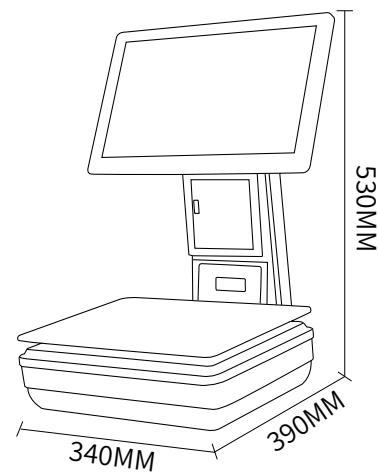

The desktop electronic scale can weigh up to 30kg of goods and display calculated prices instantly.

TALOS

Intelligent Payment Electronic Scale

SPECIFICATIONS

Model Number	TAL156W
SYSTEM	
Processor	Intel Celeron J1900 Quad-Core, Up to 2.42Ghz Intel Celeron J4125 Quad-Core, Up to 2.70 GHz Intel Celeron J6412 Quad-Core, Up to 2.60 GHz Intel Core i3/i5 3rd, 4th, 5th, 6th, 7th, 8th High Performance CPU
Memory	2GB Standard, DDR3L or DDR4, up to 8GB/16GB/32GB
Storage	mSata or M.2 32GB standard, up to 512GB
OS	Windows 7/10/11
DISPLAY	
Type	15.6 inch Bezel-Free True-Flat Projective Capacitive Touch
Resolution	1366*768 (1920*1080 Option)
Touchscreen	Capacitive Touch Screen
INTERFACE	
USB	6*USB
COM	NA or 1*COM (RS232)
Display	1*VGA or 1*VGA+1*HDMI
Cash Drawer Port	1*RJ11
LAN	1*Gigabit Ethernet, RJ45
Audio	1*Line-Out, 1*Mic-In
Power DC-IN	Input AC 100~240V/50~60hz, Output DC12V/7.5A
SCALE	
Range	6kg/15kg; 15kg/30kg
Division Value	2g/5g; 5g/10g
PRINTER	
Print Method	Direct Thermal
Print Density	8dot/mm
Print Speed	150mm/s (Max)
Paper Width	79.5±0.5mm
Printable Width	72mm
Cut Paper Method	Partial Cut/ Full Cut
POWER	
Power Supply	Adaptor 12V, 7.5A
PHYSICAL&ENVIROMENTAL	
Operating Temperature	Operating 0~60°
Storage Temperature	Storage-35°~75°
Dimensions	(WxHxD) 340x390x530 MM
Packing Dimensions	(WxHxD) 440x520x625 MM
Net Weight	9.65KG/12.00KG
Packing Weight	12.65KG/15.00KG
Certification	CE, FCC, RoHS
Color	Black/White
OPTIONS & PERIPHERALS	
Printer	58mm Printer (Factory Option)
2nd Display	11.6/15.6 inch LCD Display, Optional Touch Screen
Wifi	802.11 a/b/g/n Wireless Protocol (Factory Option)
Bluetooth	Bluetooth 4.0 (Factory Option)
Speaker	Built-in 3W Speaker (Factory Option)

DIMENSION

FEATURES

Intel Celeron & Core Series CPU

15.6" Main Display
1366*768

Electronic Scale

Printer

Connection Ports

11.6/15.6 Inch
2nd Display Optional