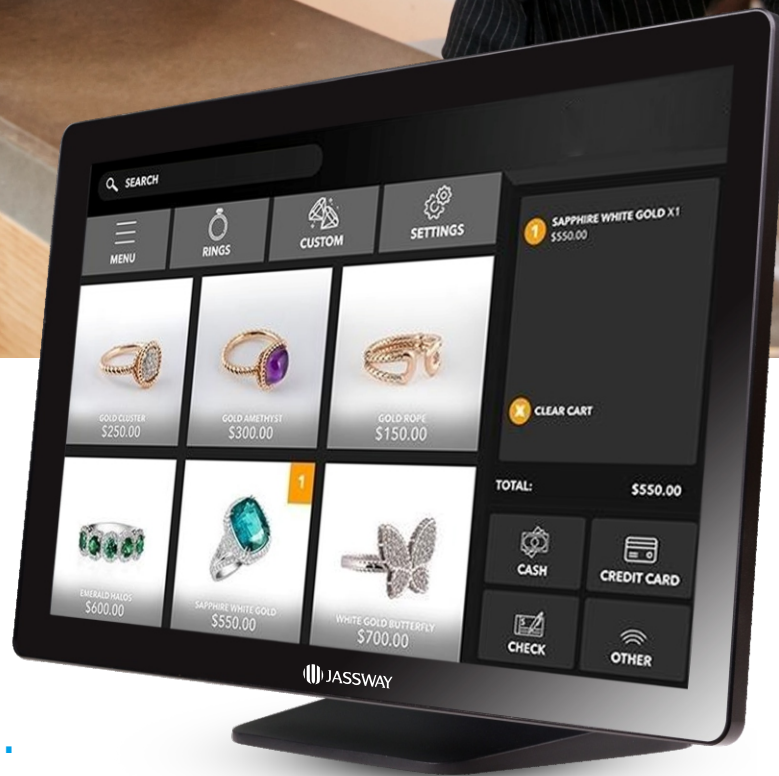

ALTAS POS

21.5" Professional POS

Jassway Altas POS Modern. Slim. Made for Retail.

The versatile Altas POS combines modern aesthetics, modular flexibility and commercial-grade reliability. Purpose-built for point of sale, Altas POS offers a 21.5-inch touchscreen display & aluminum stand, choice of Intel Celeron or Intel Core all series generation processor.

Restaurant

Retail

Entertainment

Grocery

Hospitality

ALTAS POS

21.5" Professional POS

Specification

DIMENSIONS

FEATURE

Intel Celeron or Intel Core Series CPU

21.5 inch TFT LED Backlight, 16:9 with 1920*1080

Whole metal plate heat dissipation design

I/O Ports

IP65-rated front weatherproof structure

75*75 VESA Mount