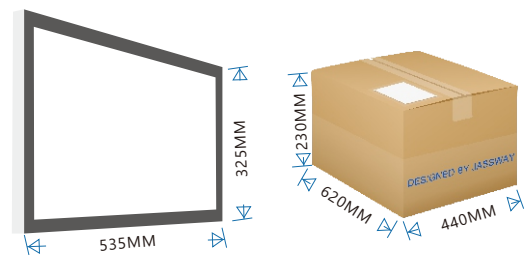

DIMENSIONS

FEATURE

Intel Celeron or Intel Core Series CPU

21.5 inch TFT LED Backlight, 16:9 with 1920*1080

Whole metal plate heat dissipation design

I/O Ports

IP65-rated front weatherproof structure

75*75 VESA Mount