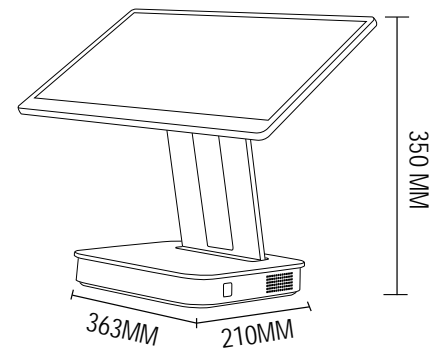

APUS Pos Series

15.6inch Professional POS Terminal

SPECIFICATIONS

Model No.	APU156A	APU156AD
SYSTEM		
Processor	RK3566 ARM Cortex-A55 Quad-Core, 1.8Ghz	RK3568 ARM Cortex-A55 Quad-Core, 2.0Ghz
RAM	2GB DDR4 (4GB Option)	
ROM	16GB EMMC (32GB Option)	
OS	Android 11	
DISPLAY		
Main Display	15.6 inch LED Backlight Display	
Resolution	1366*768(1920*1080 Option)	
Brightness	250 nits	
Aspect Ratio	16:9	
Second Display	/	10.1 inch LED Backlight Display (1280*800 Non Touch)
Touchscreen	Projective Capacitive Touch Screen	
INTERFACE		
USB	4*USB(Including 1*USB OTG)	
LAN	1*RJ45 10/100M Ethernet	
Scale	1*RJ12	
Cash Drawer	1*RJ11	
Power DC-IN	Input AC 100~240V/50~60hz, Output DC 12V/2A	
PHYSICAL & ENVIRONMENTAL		
Operating Temperature	Operating 0~40° at 5% to 90% Humidity	
Storage Temperature	Storage -20°~60° at 10% to 90% Humidity	
Dimensions	(W×H×D) 363x350x210 MM	
Packing Dimensions	(W×H×D) 430x450x290 MM	
Net Weight	3.18KG	3.18KG
Packing Weight	3.60KG	3.60KG
Color	Tarnish	
Others		
Wifi	IEEE 802.11 b/g/n, Single band 2.4 GHz	
Bluetooth	Bluetooth 4.2	
Speaker	1*2W Speaker	

*Specification may change without prior notice.

DIMENSION

FEATURES

15.6-inch touch display with precise touch.

Plenty of I/O ports support Easy system expansion.

Aluminum alloy body, effective heat dissipation.