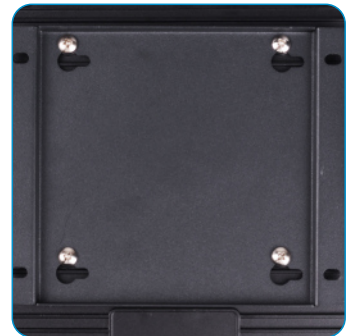

- Durable housing, IP65 Rated Front.
- Equipped with 15"/17" TFT LED Backlight
- Supports Windows 10
- Installed 64/120GB mSATA SSD (up to 500GB)
- Supports VESA mounting (100mm x 100mm only)

HARDWARE DESIGN

Front Waterproof Seal

I/O Ports

Metal Protector for I/O Ports

100*100 VESA Mount

Specification

Model No.	LET150W/LET170W
SYSTEM	
Processor	Intel Celeron J1800 Dual-Core, Up to 2.58Ghz Intel Celeron J1900 Quad-Core, Up to 2.42Ghz
Memory	2GB Standard, DDR3L-1333, 1*SO-DIMM, up to 8GB
Storage	msata SSD 32GB standard, up to 512GB
OS	Windows 7, Windows8.1, Windows 10, POS Ready7, Linux
DISPLAY	
Type	15 inch/17 inch TFT LED Back light
Resolution	1024x768/1280x1024
Aspect Ratio	4:3
Brightness	250 nits
Touchscreen	Projective Capacitive Touch Screen / Non Touch Display
INTERFACE	
Display	1*VGA, 1*HDMI
USB	2*USB2.0, 2*USB3.0
Serial	1*COM
LAN	1*Gigabit Ethernet, RJ45
Audio	1*Mic-in, 1*Line-out
Power DC-IN	Input AC 100~240V/50~60hz, Output DC12V/5A
PHYSICAL&ENVIRONMENTAL	
Operating Temperature	Operating 0~60°
Storage Temperature	Storage-35°~75°
Cooling	Fanless
Dimensions(W×H×D)	345x270x58(MM)
Packing Dimensions(W×H×D)	440x400x130(MM)
Net Weight	3.58KG
Packing Weight	4.78KG
Certification	CE,FCC,RoHS
Color	Black
OPTIONS & PERIPHERALS	
WIFI	Mini PCIe for Wireless LAN(Optional)
Speaker	Built-in speaker
Bluetooth	Bluetooth 4.0 protocol(Optional)
Wall-mounted	VESA 100*100MM

*Specification may change without prior notice.

DIMENSIONS

FEATURE

Intel Celeron J1900 Quad-Core,
Up to 2.42Ghz

15/17inch TFT LED Backlight,
4:3

100*100 VESA Mount

Metal heat dissipation design

Front panel waterproof silicone