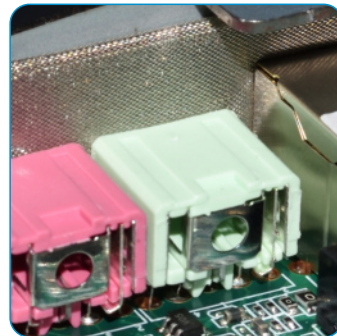

- Durable housing, IP65 Rated Front.
- Equipped with 15"/17" TFT LED Backlight
- Supports Windows 10
- Installed 64/120GB mSATA SSD (up to 500GB)
- Supports VESA mounting (100mm x 100mm only)

HARDWARE DESIGN

Front Waterproof Seal

I/O Ports

Metal Protector for I/O Ports

100*100 VESA Mount

Specification

Model No.	LET150W/LET170W
SYSTEM	
Processor	Intel Celeron J1800 Dual-Core, Up to 2.58Ghz Intel Celeron J1900 Quad-Core, Up to 2.42Ghz
Memory	2GB Standard, DDR3L-1333, 1*SO-DIMM, up to 8GB
Storage	msata SSD 32GB standard, up to 512GB
OS	Windows 7, Windows8.1, Windows 10, POS Ready7, Linux
DISPLAY	
Type	15 inch/17 inch TFT LED Back light
Resolution	1024x768/1280x1024
Aspect Ratio	4:3
Brightness	250 nits
Touchscreen	Projective Capacitive Touch Screen / Non Touch Display
INTERFACE	
Display	1*VGA, 1*HDMI
USB	2*USB2.0, 2*USB3.0
Serial	1*COM
LAN	1*Gigabit Ethernet, RJ45
Audio	1*Mic-in, 1*Line-out
Power DC-IN	Input AC 100~240V/50~60hz, Output DC12V/5A
PHYSICAL&ENVIRONMENTAL	
Operating Temperature	Operating 0~60°
Storage Temperature	Storage-35°~75°
Cooling	Fanless
Dimensions(W×H×D)	345x270x58(MM)
Packing Dimensions(W×H×D)	440x400x130(MM)
Net Weight	3.58KG
Packing Weight	4.78KG
Certification	CE,FCC,RoHS
Color	Black
OPTIONS & PERIPHERALS	
WIFI	Mini PCIe for Wireless LAN(Optional)
Speaker	Built-in speaker
Bluetooth	Bluetooth 4.0 protocol(Optional)
Wall-mounted	VESA 100*100MM

*Specification may change without prior notice.

DIMENSIONS

FEATURE

Intel Celeron J1900 Quad-Core,
Up to 2.42Ghz

15/17inch TFT LED Backlight,
4:3

100*100 VESA Mount

Metal heat dissipation design

Front panel waterproof silicone