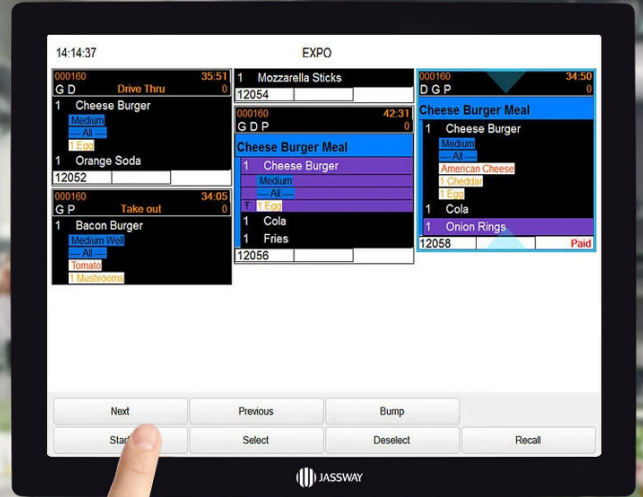

Keep your kitchen production in sync and running at full speed with LS First for restaurants

LETO

Professional KDS System

Jassway Kitchen Display System (KDS) LETO Series seamlessly connects your front of house and kitchen staff so they can deliver unforgettable meals.

- Durable housing, IP65 Rated Front.
- Equipped with 15"/17" TFT LED Backlight
- Supports Windows 10
- Installed 64/120GB mSATA SSD (up to 500GB)
- Supports VESA mounting (100mm x 100mm only)

HARDWARE DESIGN

Front Waterproof Seal

I/O Ports

Metal Protector for I/O Ports

100*100 VESA Mount

Specification

Model No.	LET150W/LET170W
SYSTEM	
Processor	Intel Celeron J1800 Dual-Core, Up to 2.58Ghz Intel Celeron J1900 Quad-Core, Up to 2.42Ghz
Memory	2GB Standard, DDR3L-1333, 1*SO-DIMM, up to 8GB
Storage	msata SSD 32GB standard, up to 512GB
OS	Windows 7, Windows8.1, Windows 10, POS Ready7, Linux
DISPLAY	
Type	15 inch/17 inch TFT LED Back light
Resolution	1024x768/1280x1024
Aspect Ratio	4:3
Brightness	250 nits
Touchscreen	Projective Capacitive Touch Screen / Non Touch Display
INTERFACE	
Display	1*VGA, 1*HDMI
USB	2*USB2.0, 2*USB3.0
Serial	1*COM
LAN	1*Gigabit Ethernet, RJ45
Audio	1*Mic-in, 1*Line-out
Power DC-IN	Input AC 100~240V/50~60hz, Output DC12V/5A
PHYSICAL&ENVIRONMENTAL	
Operating Temperature	Operating 0~60°
Storage Temperature	Storage-35°~75°
Cooling	Fanless
Dimensions(W×H×D)	345x270x58(MM)
Packing Dimensions(W×H×D)	440x400x130(MM)
Net Weight	3.58KG
Packing Weight	4.78KG
Certification	CE,FCC,RoHS
Color	Black
OPTIONS & PERIPHERALS	
WIFI	Mini PCIe for Wireless LAN(Optional)
Speaker	Built-in speaker
Bluetooth	Bluetooth 4.0 protocol(Optional)
Wall-mounted	VESA 100*100MM

*Specification may change without prior notice.

DIMENSIONS

FEATURE

Intel Celeron J1900 Quad-Core,
Up to 2.42Ghz

15/17inch TFT LED Backlight,
4:3

100*100 VESA Mount

Metal heat dissipation design

Front panel waterproof silicone