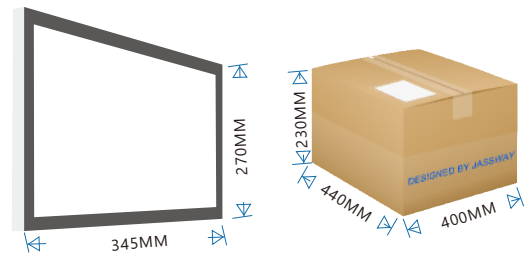

Front Waterproof Seal

I/O Ports

Metal Protector for I/O Ports

100*100 VESA Mount

Specification

Model No.	LET150W/LET170W
SYSTEM	
Processor	Intel Celeron J1800 Dual-Core, Up to 2.58Ghz Intel Celeron J1900 Quad-Core, Up to 2.42Ghz
Memory	2GB Standard, DDR3L-1333, 1*SO-DIMM, up to 8GB
Storage	msata SSD 32GB standard, up to 512GB
OS	Windows 7, Windows8.1, Windows 10, POS Ready7, Linux
DISPLAY	
Type	15 inch/17 inch TFT LED Back light
Resolution	1024x768/1280x1024
Aspect Ratio	4:3
Brightness	250 nits
Touchscreen	Projective Capacitive Touch Screen / Non Touch Display
INTERFACE	
Display	1*VGA, 1*HDMI
USB	2*USB2.0, 2*USB3.0
Serial	1*COM
LAN	1*Gigabit Ethernet, RJ45
Audio	1*Mic-in, 1*Line-out
Power DC-IN	Input AC 100~240V/50~60hz, Output DC12V/5A
PHYSICAL&ENVIRONMENTAL	
Operating Temperature	Operating 0~60°
Storage Temperature	Storage-35°~75°
Cooling	Fanless
Dimensions(W×H×D)	345x270x58(MM)
Packing Dimensions(W×H×D)	440x400x130(MM)
Net Weight	3.58KG
Packing Weight	4.78KG
Certification	CE,FCC,RoHS
Color	Black
OPTIONS & PERIPHERALS	
WIFI	Mini PCIe for Wireless LAN(Optional)
Speaker	Built-in speaker
Bluetooth	Bluetooth 4.0 protocol(Optional)
Wall-mounted	VESA 100*100MM

*Specification may change without prior notice.

DIMENSIONS

FEATURE

Intel Celeron J1900 Quad-Core,
Up to 2.42Ghz

15/17inch TFT LED Backlight,
4:3

100*100 VESA Mount

Metal heat dissipation design

Front panel waterproof silicone