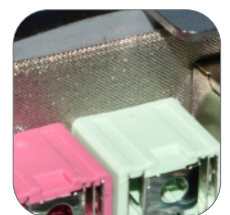

*Specification may change without prior notice.

DIMENSIONS

FEATURE

Intel Celeron J1900 Quad-Core,
Up to 2.42Ghz

15/17inch TFT LED Backlight,
4:3

100*100 VESA Mount

Metal heat dissipation design

Front panel waterproof silicone

Metal Protector for I/O Ports