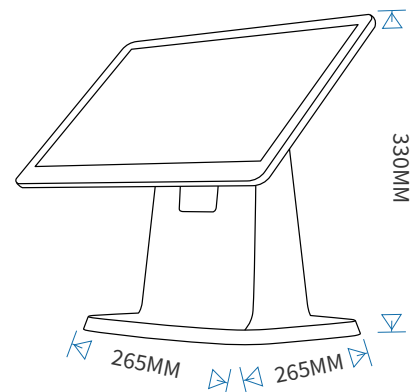

15.6 Inch Professional POS VESTA SERIES

Extremely Powerful Processor

High performance Quad-core processor, up to 1.8Ghz. Equipped with large-capacity memory of 2GB RAM+16GB ROM, VESTA allows you to experience unparalleled operation smoothness.

Better Visual Experience

The 15.6" 1366×768 main display has a multitouch screen.

Industrial Grade Design

Streamlined industrial design, beautiful, simple and elegant.

VESTA SERIES

The VESTA series pos system featuring extremely fast and powerful performance powered by the RK3566 processor. With powerful performance, superior touch display, multiple I/O interfaces, and flexible installation.

VESTA SERIES

15.6 inch professional POS

SPECIFICATIONS

Model Number	VES156A
SYSTEM	
Processor	Rockchip RK3566, Quad-core cortex-A55, up to 1.8GHz Rockchip RK3568, Quad-Core cortex-A55, up to 2.0GHz
Memory	2GB standard, DDR4
Storage	eMMC 16GB standard
OS	Android 11
DISPLAY	
Type	15.6 inch HD display
Resolution	1366*768 (1920*1080 Option)
Aspect Ratio	16:9
Touchscreen	Multi-touch capacitive screen, G+G
INTERFACE	
USB	4*USB 2.0
LAN	1*RJ45
Cash Drawer	1*RJ12
DC-IN	1*DC-IN
Audio	1*Headphone jack
Power DC-IN	DC12V/3A
PHYSICAL&ENVIRONMENTAL	
Operating Temperature	Operating -10°~45°
Storage Temperature	Storage -20°~30°
Relative Humidity	10°~95° (No condensation)
Dimensions(W×H×D)	265x265x330(MM)
Material	Plastic
Color	White
Key	1* Power key, 1* Reset key
OPTIONS & PERIPHERALS	
2nd Display	10.1 inch (1280*800) Option
WIFI	IEEE 802.11 b/g/n
Network	10M / 100M adaptive
Speaker	1*2W
Bluetooth	Bluetooth 4.2

DIMENSION

FEATURES