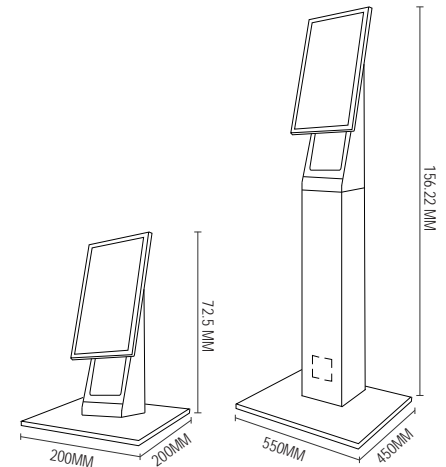

## MEGAERA SELF-SERVICE KIOSK

The Megaera is the new all-in-one POS terminal. It packs innovativeness and functionality in compact design with stylish look, which is ideal for retail businesses where space is at premium.

## 21.5 inch Self-Ordering Kiosks

### DIMENSION