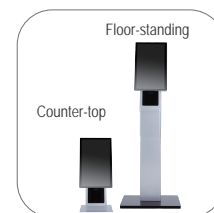

### DIMENSION

### FEATURES

21.5 inch Anti-interference touch screen with FHD display

Printer adaptable and convenient installation

Ambient Lamp  
Elegant and Stylish

Modular bracket for EMV  
payment devices

Choices of counter-top or  
floor-standing style