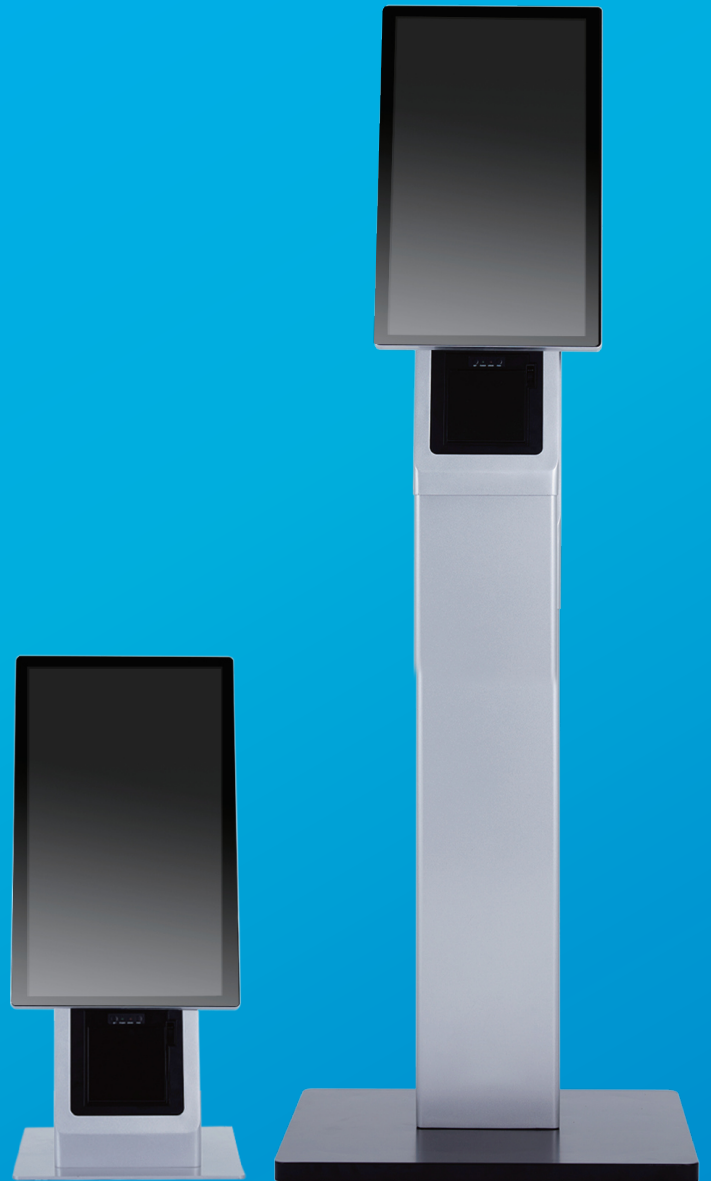

21.5 inch Self-Ordering Kiosks

## Impressive Visual Experience & Multipurpose

21.5 inch FHD wide viewing angle display, Megaera Series adapts to changing business needs as well as consumers' demands. It serves as product display & advertising, ordering & payment, click & collect, ticketing & e-reservations and whatever business scenarios you wish.

## More accessories options

Equipped with a wide array of choices of peripherals including 2D scanner, camera and a bracket for EMV payment devices and offering two choices of counter-top or floor-standing. The Megaera Series is able to fulfill with all kinds of self-service tasks.

## MEGAERA SELF-SERVICE KIOSK

The Megaera is the new all-in-one POS terminal. It packs innovativeness and functionality in compact design with stylish look, which is ideal for retail businesses where space is at premium.